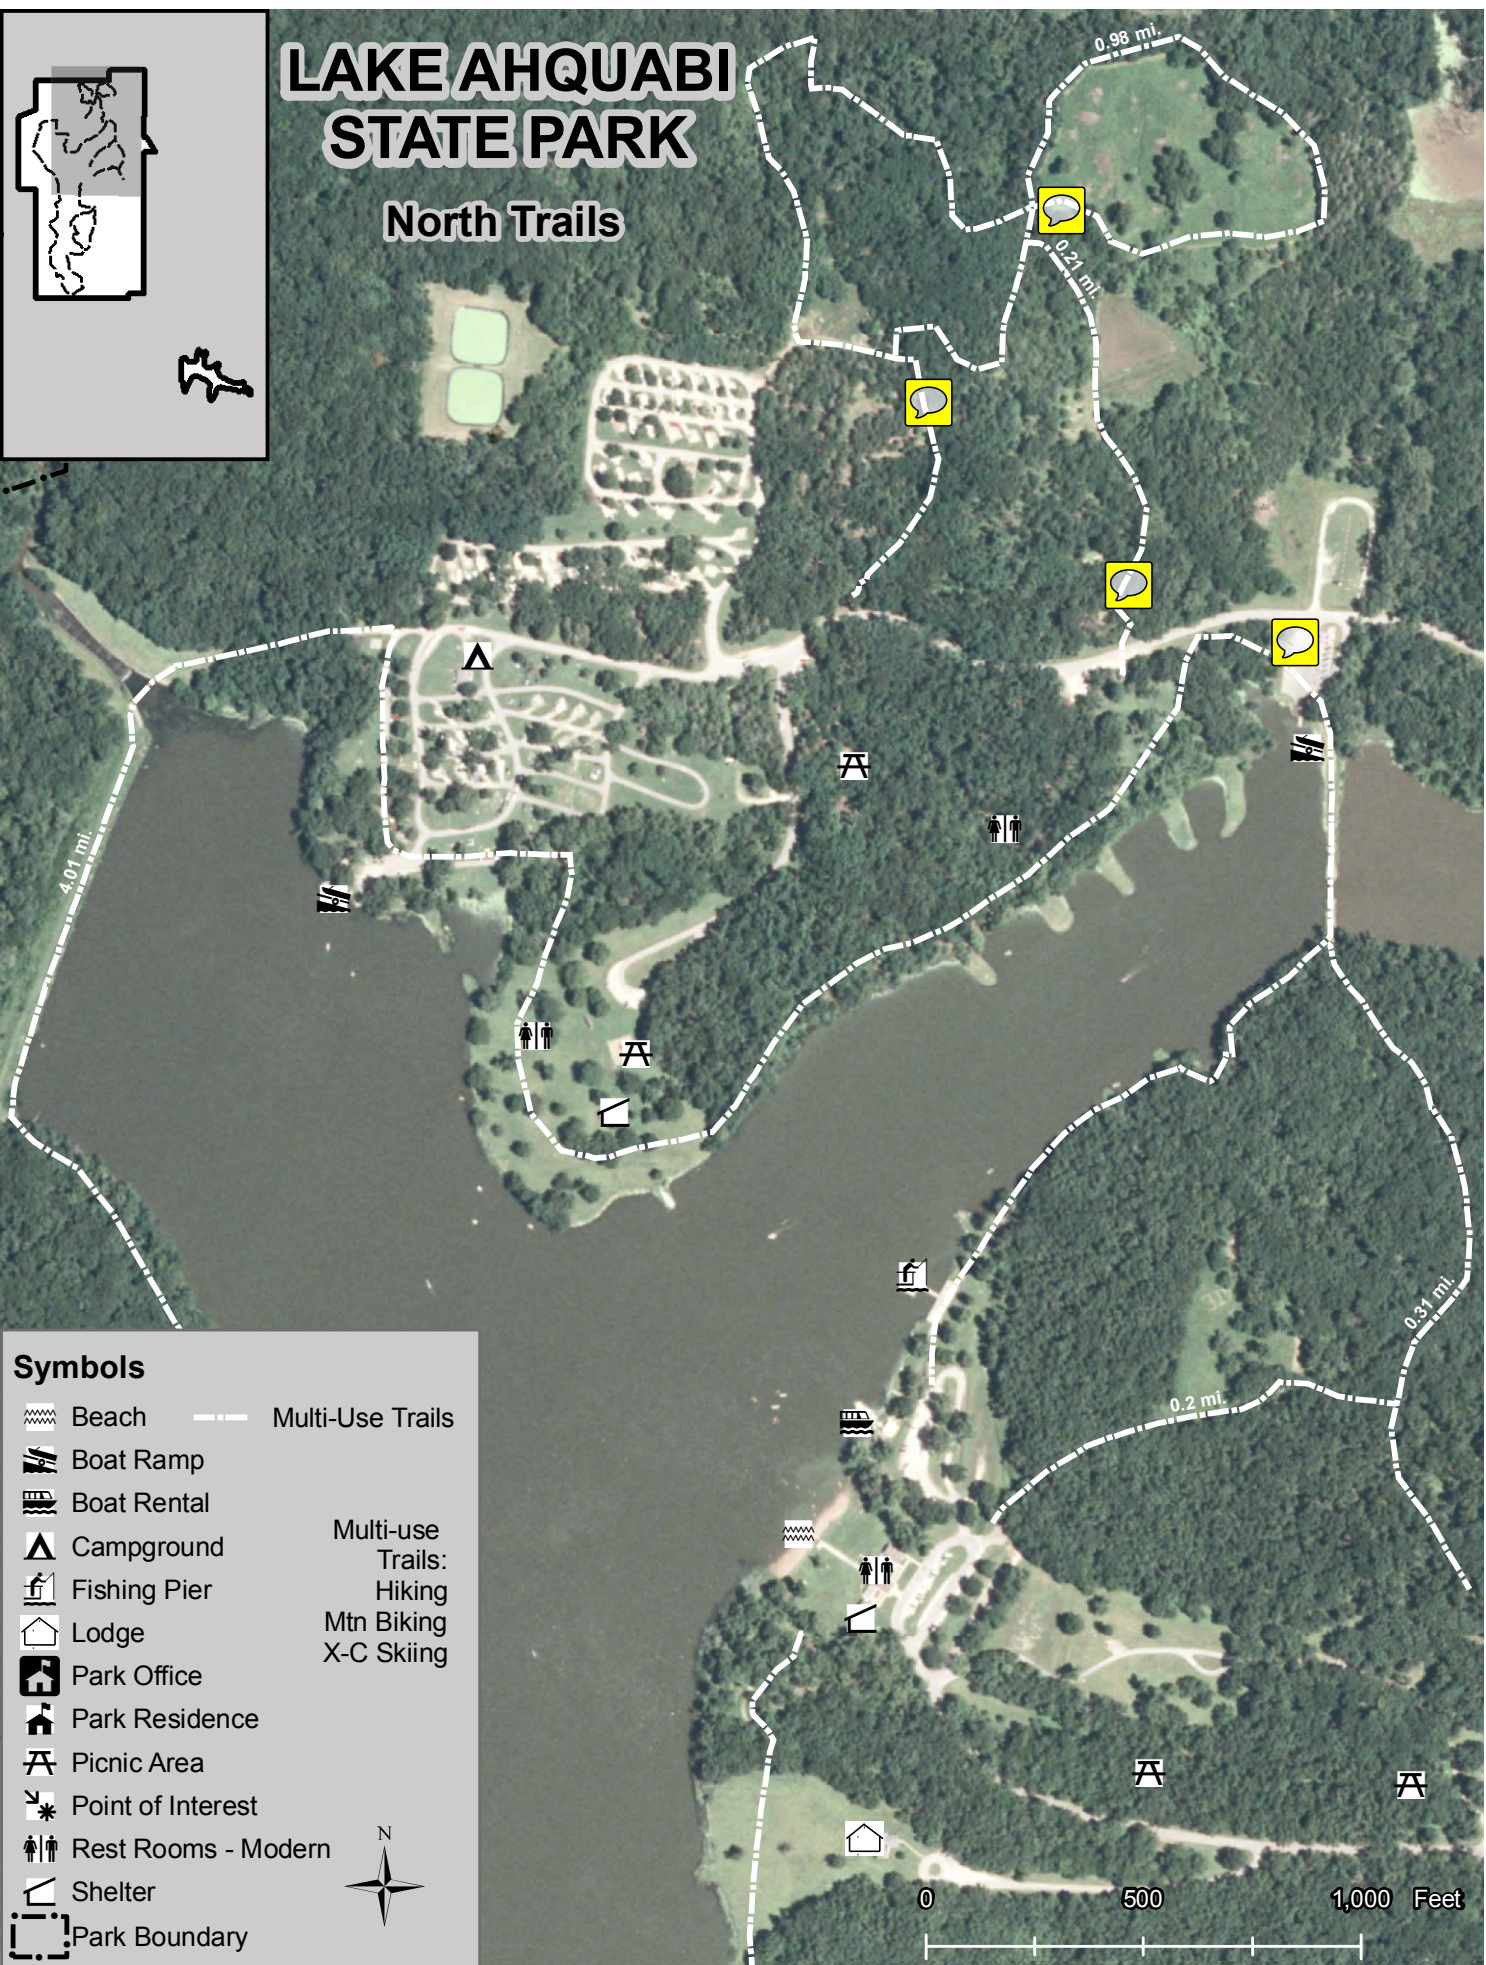

LAKE AHQUABI STATE PARK

South Trails

Symbols

- Beach
- Boat Ramp
- Boat Rental
- Campground
- Fishing Pier
- Lodge
- Park Office
- Park Residence
- Picnic Area
- Point of Interest
- Rest Rooms - Modern
- Shelter
- Park Boundary
- Multi-Use Trails

Multi-use Trails:
Hiking, X-C Skiing

0 500 1,000 2,000 Feet

PERSHING ST.

LAKE AHQUABI STATE PARK

North Trails

Symbols

- | | |
|---------------------|------------------|
| Beach | Multi-Use Trails |
| Boat Ramp | |
| Boat Rental | |
| Campground | |
| Fishing Pier | |
| Lodge | |
| Park Office | |
| Park Residence | |
| Picnic Area | |
| Point of Interest | |
| Rest Rooms - Modern | |
| Shelter | |
| Park Boundary | |
-
- | | |
|--|-------------------|
| | Multi-use Trails: |
| | Hiking |
| | Mtn Biking |
| | X-C Skiing |